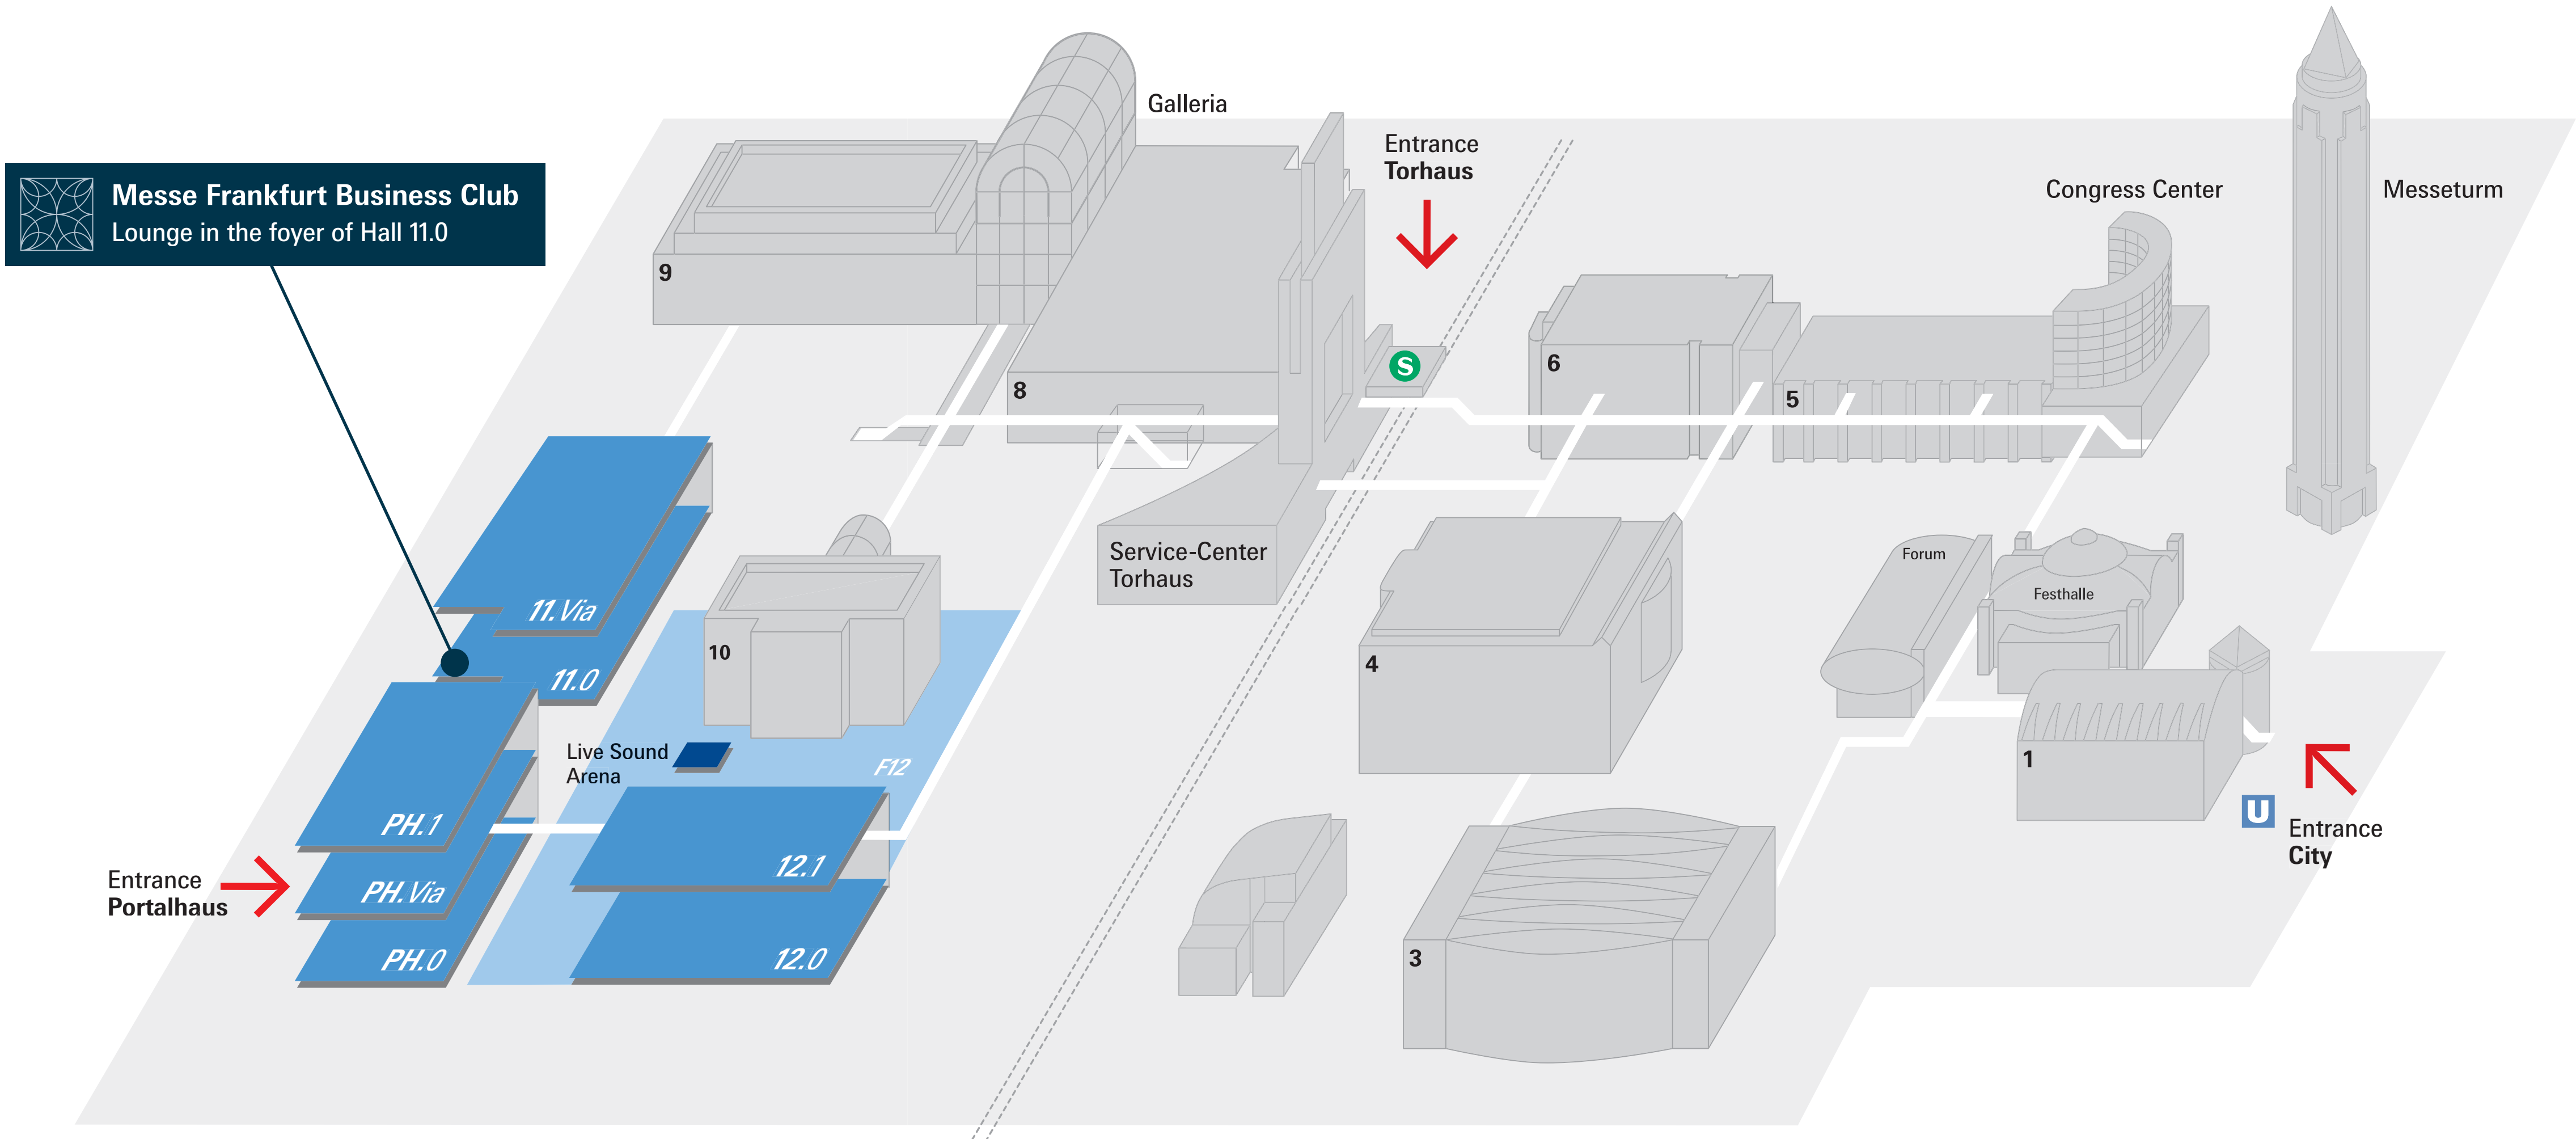

The Messe Frankfurt Business Club Lounge at Prolight + Sound

 **Messe Frankfurt Business Club**
Lounge in the foyer of Hall 11.0

Entrance
Portalhaus

Entrance
Torhaus

Entrance
City